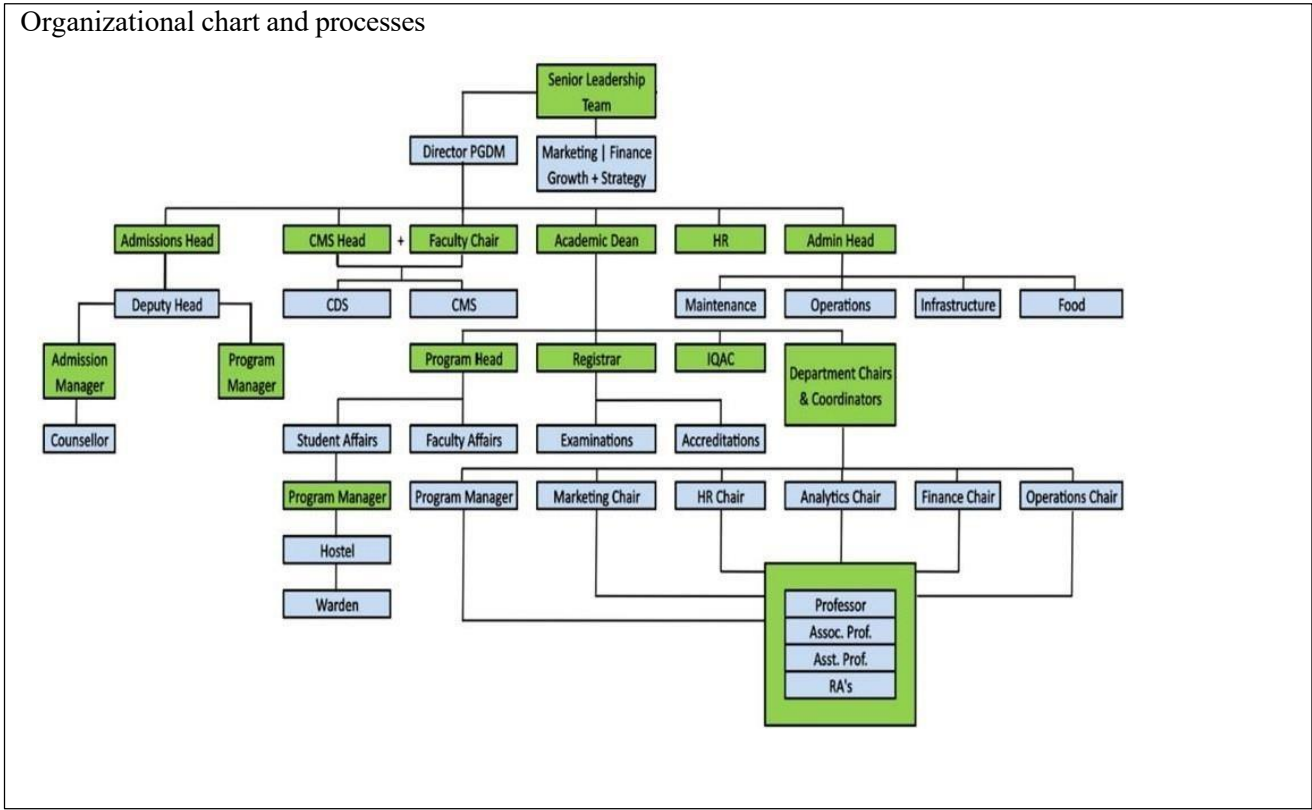

Members of Academic Advisory Body

Sr. No.	Name	Current Designation	Positions
1.	Anil Sachdev	CEO & Founder SOIL	Chairman
2.	A K Arora	CEO, Dr. Shroff Charity Eye Hospital	Member
3.	Indira Parikh	Former Dean, IIM Ahmedabad	Member
4.	Santosh Desai	MD & CEO , Future brands India	Member
5.	Pratik Kumar	CEO, Wipro Infrastructure Engineering	Member
6.	Savita Mahajan	Former Deputy Dean, Indian School of Business	Member
7.	Vinita Sahay	Director at Indian Institute of Management, Bodh Gaya	Member
8.	Shuchi Tandon	Associate Professor, Psychology, IIT Delhi	Member
9.	Karthik Dave	Dean (Planning) and Dean SBPPSE at Dr B. R. Ambedkar University, Delhi	Member
10.	Amitabh Kodwani	Associate Professor, Indian Institute of Management, Indore	Member
11.	Banmali Agrawala	Tata Sons Pvt Limited , Senior Advisor	Member
12.	Ishan Raina	Founder - Raina Advisory Services Pvt Ltd	Member
13.	Rajeev Dubey	Editor At Large RPSG Group	Member
14.	Sandhya Shekhar	Independent Director, Advisor Digital and Business Strategy	Member
15.	Tomoyoshi Noda	Founder - Institute for Strategic Leadership and President of Shizenkan University	Member
16.	Som Mittal	Chairman , Patients for Patient Safety Foundation	Member

Frequency of meetings	Twice a year

Organizational chart and processes